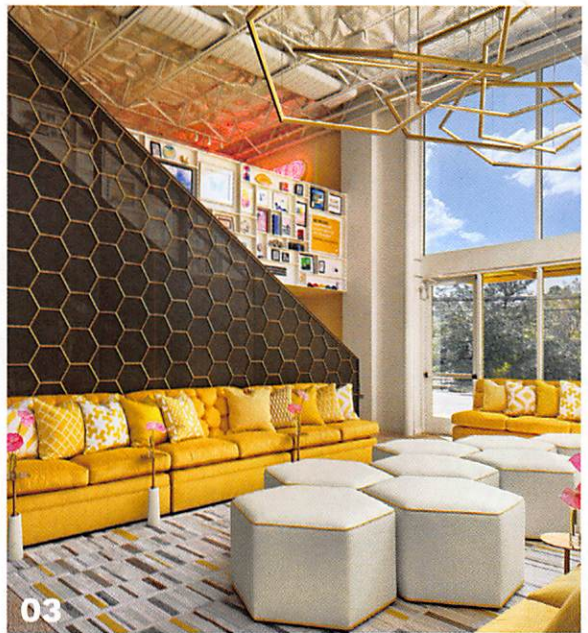

01

03

02

04

BEST IN SHOW

COMMERCIAL

- 01 Retail Hospitality / Deborah Kirk Interiors
- 02 Multifamily / Laura Britt Design
- 03 Product Design: Special Detail / Erica Henderson, JEI Design
- 04 Corporate Space: Small (Under 10,000 SF) / JEI Design

01

STUDENT WORK

- 01 Student Work
  Elray Gomez