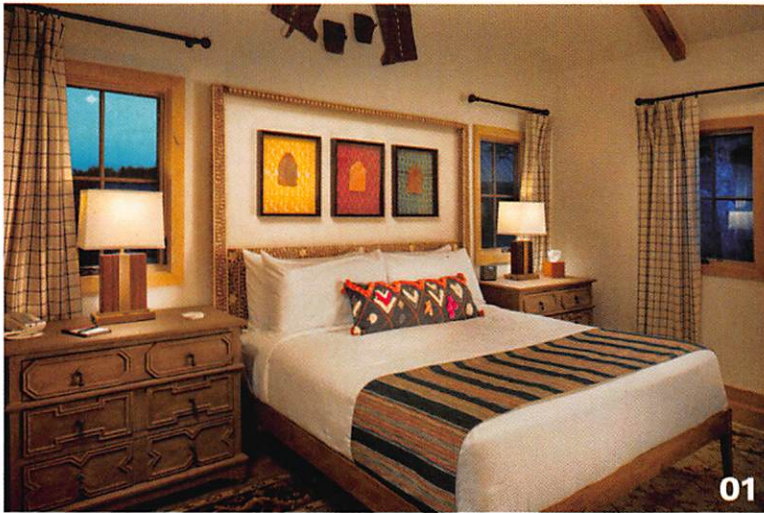

01

03

02

04

BEST IN SHOW

COMMERCIAL

- 01 Retail Hospitality / Deborah Kirk Interiors
- 02 Multifamily / Laura Britt Design
- 03 Product Design: Special Detail / Erica Henderson, JEI Design
- 04 Corporate Space: Small (Under 10,000 SF) / JEI Design

01

STUDENT WORK

- 01 Student Work
  Elray Gomez